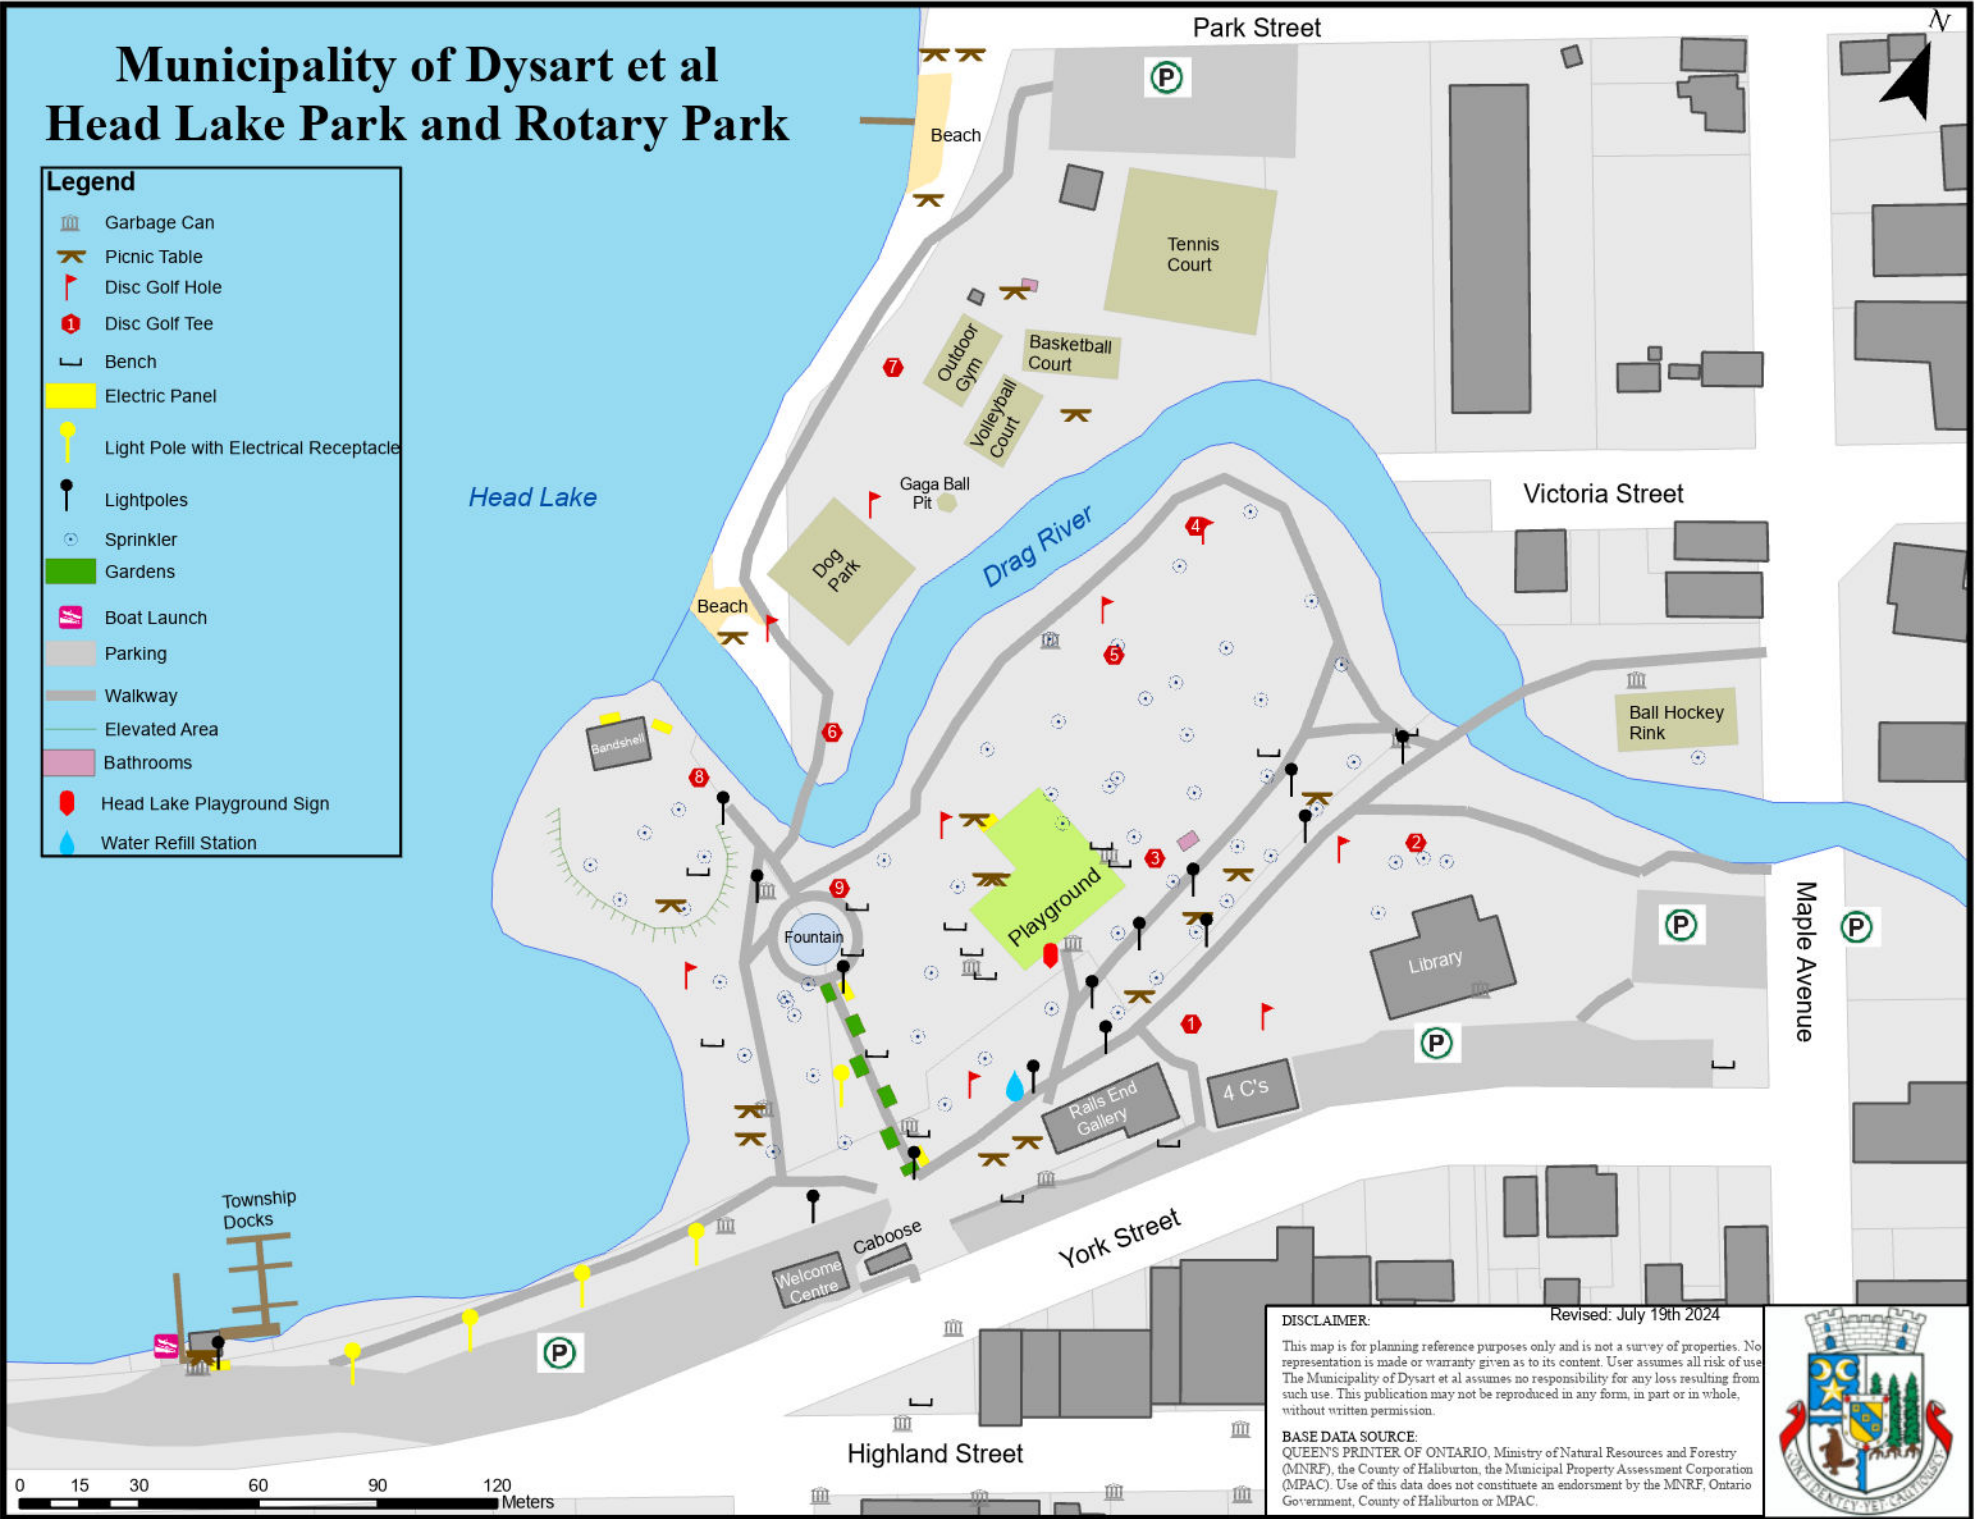

Municipality of Dysart et al Head Lake Park and Rotary Park

- Legend**
- Garbage Can
 - Picnic Table
 - Disc Golf Hole
 - Disc Golf Tee
 - Bench
 - Electric Panel
 - Light Pole with Electrical Receptacle
 - Lightpoles
 - Sprinkler
 - Gardens
 - Boat Launch
 - Parking
 - Walkway
 - Elevated Area
 - Bathrooms
 - Head Lake Playground Sign
 - Water Refill Station

DISCLAIMER: Revised: July 19th 2024
 This map is for planning reference purposes only and is not a survey of properties. No representation is made or warranty given as to its content. User assumes all risk of use. The Municipality of Dysart et al assumes no responsibility for any loss resulting from such use. This publication may not be reproduced in any form, in part or in whole, without written permission.

BASE DATA SOURCE:
 QUEEN'S PRINTER OF ONTARIO, Ministry of Natural Resources and Forestry (MNRF), the County of Haliburton, the Municipal Property Assessment Corporation (MPAC). Use of this data does not constitute an endorsement by the MNRF, Ontario Government, County of Haliburton or MPAC.