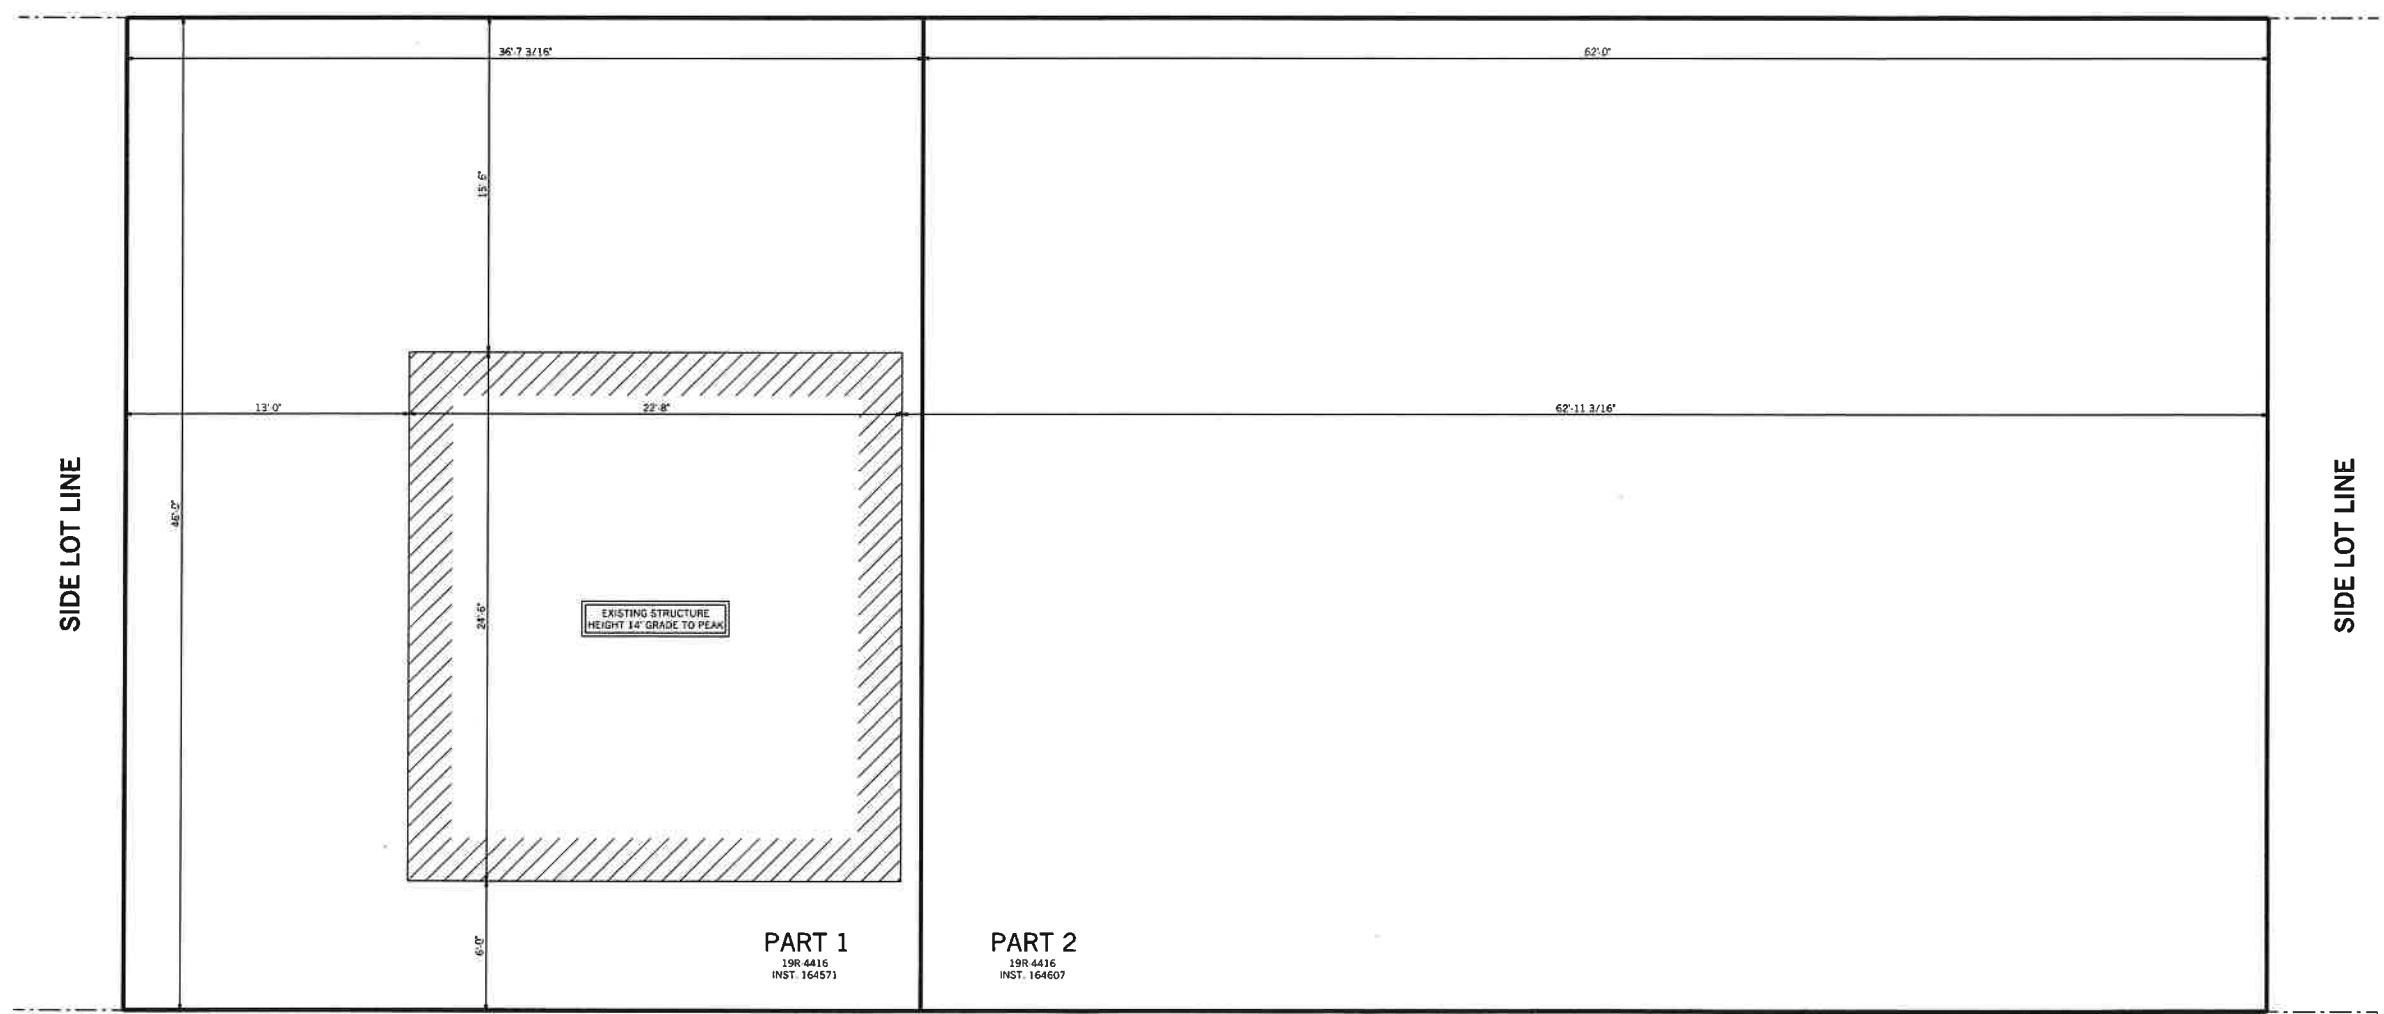

VICTORIA STREET

SIDE LOT LINE

SIDE LOT LINE

REAR LOT LINE

EMMERSON LUMBER LIMITED
HALIBURTON, ONTARIO
(705)457-1550 FAX: (705)457-1520
www.emmersonlumber.com
information@emmersonlumber.com

NAME:
EMMERSON LUMBER LTD.

DESCRIPTION:
SITE PLAN

LOCATION:
PLAN 19R-4416