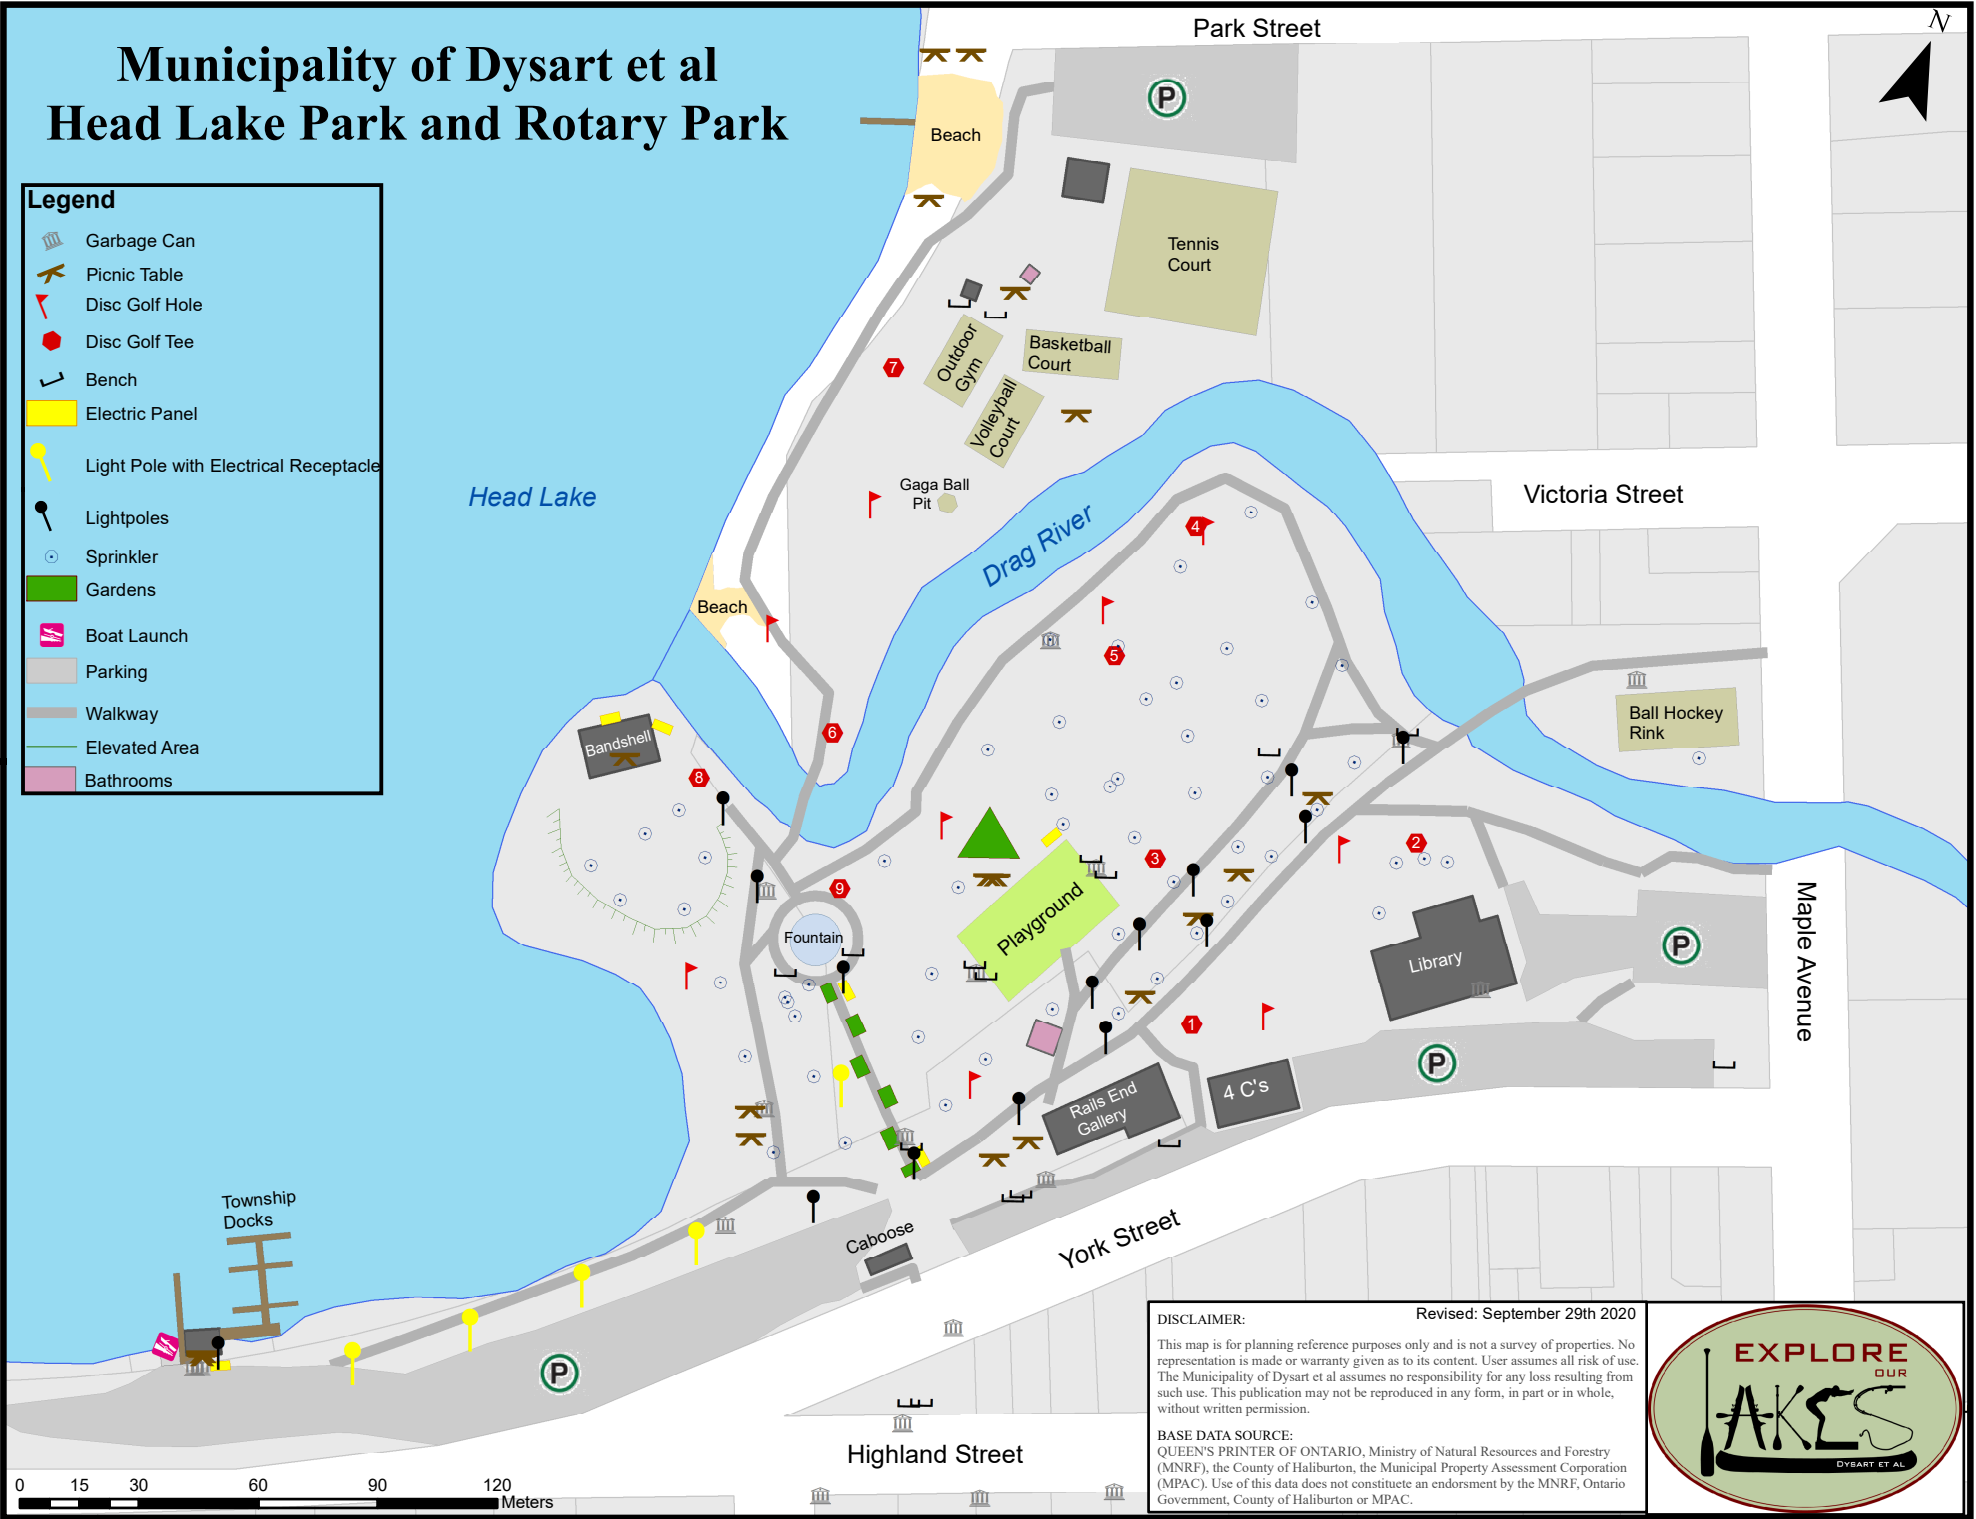

Municipality of Dysart et al Head Lake Park and Rotary Park

- Legend**
-  Garbage Can
 -  Picnic Table
 -  Disc Golf Hole
 -  Disc Golf Tee
 -  Bench
 -  Electric Panel
 -  Light Pole with Electrical Receptacle
 -  Lightpoles
 -  Sprinkler
 -  Gardens
 -  Boat Launch
 -  Parking
 -  Walkway
 -  Elevated Area
 -  Bathrooms

DISCLAIMER: Revised: September 29th 2020

This map is for planning reference purposes only and is not a survey of properties. No representation is made or warranty given as to its content. User assumes all risk of use. The Municipality of Dysart et al assumes no responsibility for any loss resulting from such use. This publication may not be reproduced in any form, in part or in whole, without written permission.

BASE DATA SOURCE: QUEEN'S PRINTER OF ONTARIO, Ministry of Natural Resources and Forestry (MNRF), the County of Haliburton, the Municipal Property Assessment Corporation (MPAC). Use of this data does not constitute an endorsement by the MNRF, Ontario Government, County of Haliburton or MPAC.